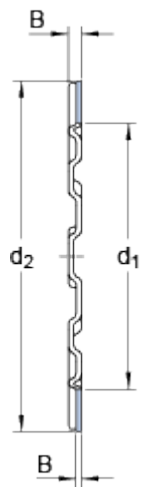

ZW 20x28

Dimensions

d_1	20	mm
d_2	28	mm
B	2	mm
b	0.6	mm

Mass

Mass	1.3	g
------	-----	---